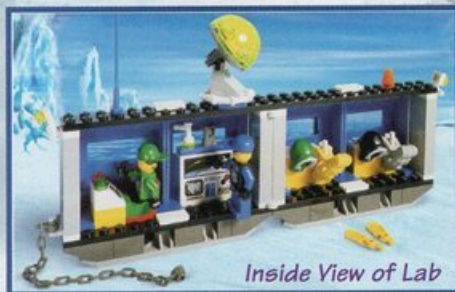

Bundle up and see if you can survive where no one has ever gone before! Includes two Arctic explorers.

Ages 7-12. 216 pieces.

#6520 Mobile Outpost \$29.99

CLUB Grappling hook

Watch out for polar bears!

Inside View of Lab

POLAR BASE FEATURES:

- Communications Tower
- Science Lab
- Weather Station
- First Aid Station

Uncover precious fossils frozen for thousands of years in solid ice.

B. Take off on your own snowmobile!

Rumor has it that a precious fossil is buried somewhere deep in the ice. Put on your parka, hop on the snowmobile, hook up the sled and go off on the search — if you dare! Includes two Arctic explorers with snow shoes and lots of tools to help you on your search.